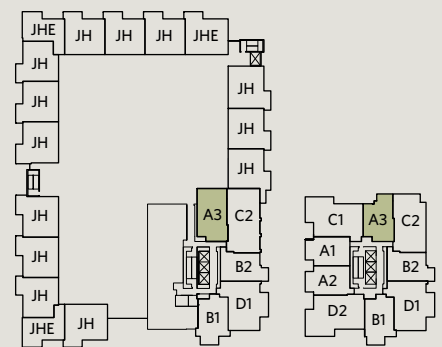

# A3 PLAN

## 1 BEDROOM 1 BATHROOM

## DEBUT

Interior 618 sqft | Exterior 75 sqft

Level 5 only - Interior 625 sqft | Exterior 72 sqft

LEVEL 5

LEVEL 7-35

Marketing collateral such as floor plans, material specifications, and site conditions are solely for illustrative purposes only and may vary from the completed development. Dimensions, sizes, specifications, layouts and materials are approximate only and subject to change without notice. Sales and marketing by Beedie Living Realty Ltd. E. & O.E.