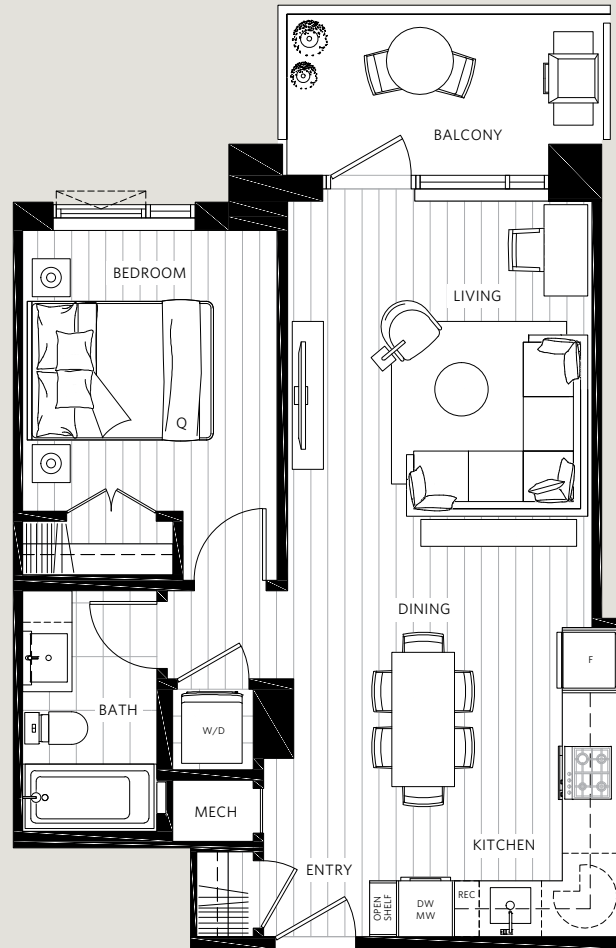

# A3 PLAN

## 1 BEDROOM 1 BATHROOM

## DEBUT

Interior 618 sqft | Exterior 75 sqft

Level 5 only - Interior 625 sqft | Exterior 72 sqft

LEVEL 5

LEVEL 7-35

Marketing collateral such as floor plans, material specifications, and site conditions are solely for illustrative purposes only and may vary from the completed development. Dimensions, sizes, specifications, layouts and materials are approximate only and subject to change without notice. Sales and marketing by Beedie Living Realty Ltd. E. & O.E.