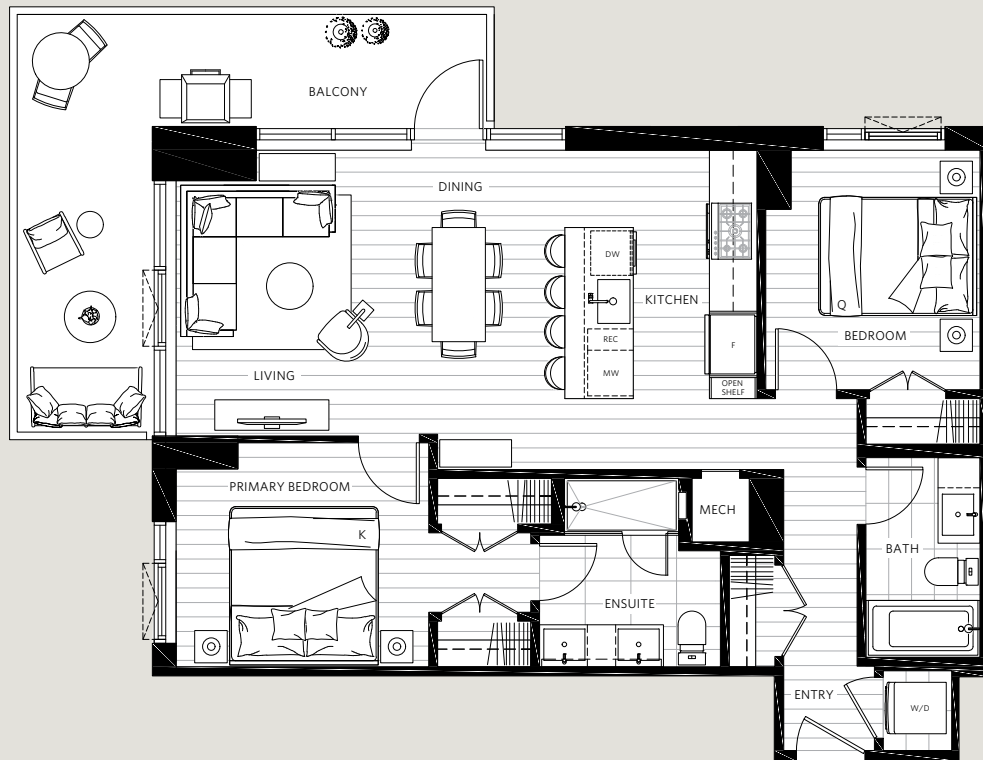

2 BEDROOM 2 BATHROOM

DEBUT

Interior 907 sqft | Exterior 200 sqft

LEVEL 7-35 