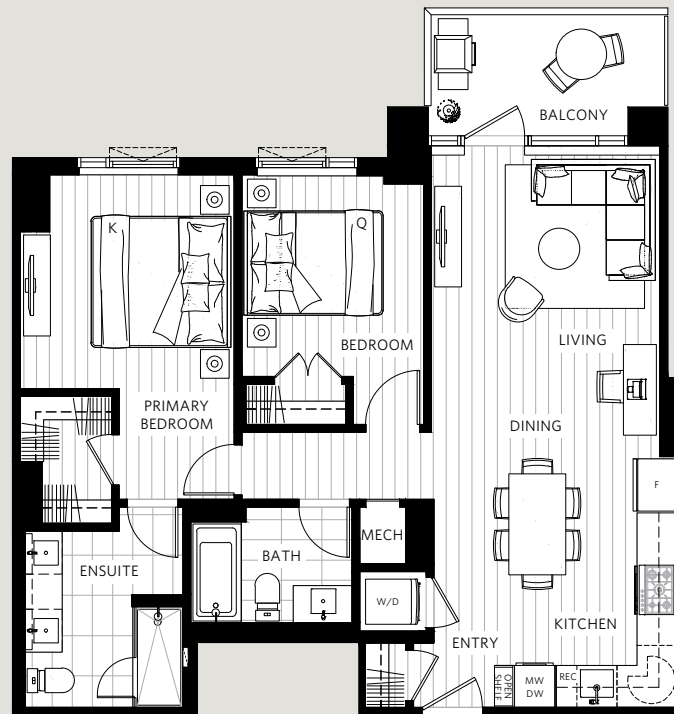

C4 PLAN

2 BEDROOM 2 BATHROOM

DEBUT

Interior 909 sqft | Exterior 75 sqft

LEVEL 6

Marketing collateral such as floor plans, material specifications, and site conditions are solely for illustrative purposes only and may vary from the completed development. Dimensions, sizes, specifications, layouts and materials are approximate only and subject to change without notice. Sales and marketing by Beedie Living Realty Ltd. E. & O.E.