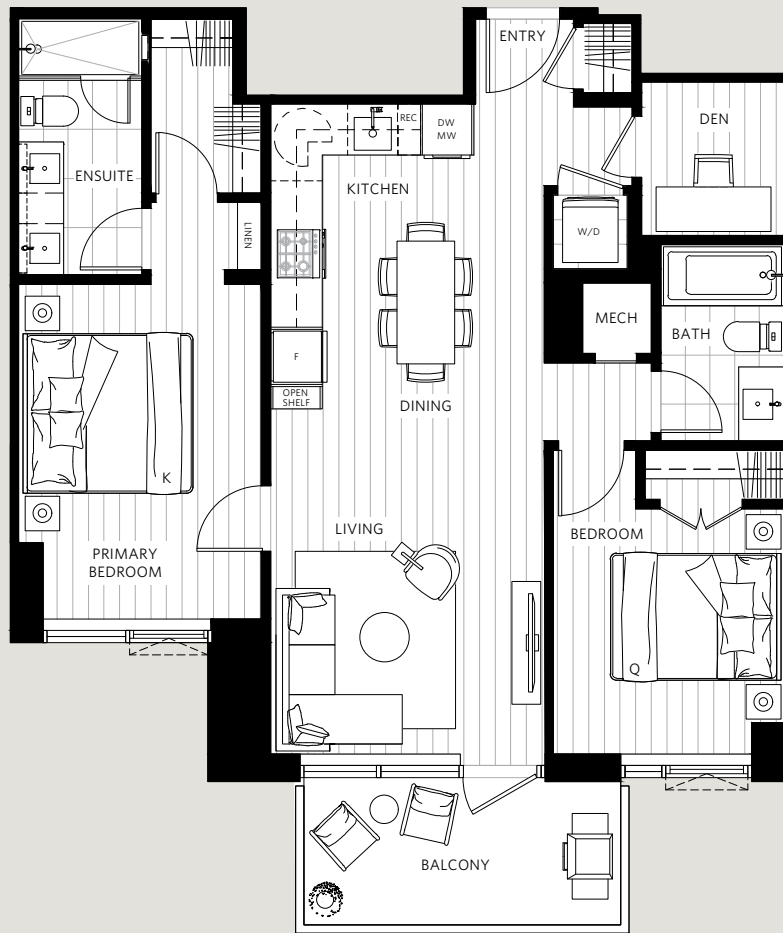

D3 PLAN

2 BEDROOM + DEN 2 BATHROOM

DEBUT

Level 3 only - Interior 918 sqft | Exterior 86 sqft
 Level 6 only - Interior 906 sqft | Exterior 86 sqft

LEVEL 3

LEVEL 6

Marketing collateral such as floor plans, material specifications, and site conditions are solely for illustrative purposes only and may vary from the completed development. Dimensions, sizes, specifications, layouts and materials are approximate only and subject to change without notice. Sales and marketing by Beedie Living Realty Ltd. E. & O.E.